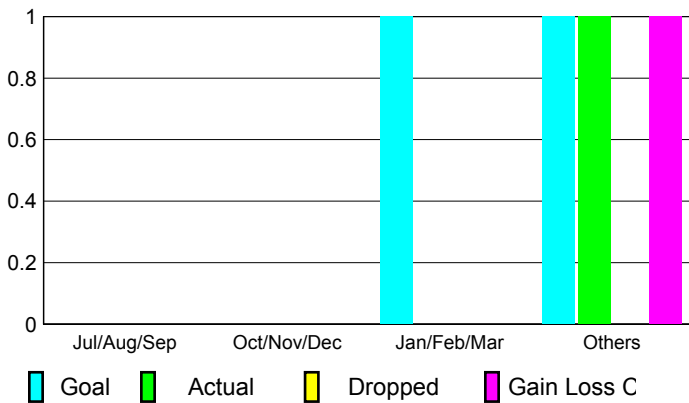

2008-2009 GMT Quarterly Report for District (or Undistricted) District 103CW

GMT: JACQUES 'JACK' VERBEKE

Location: FRANCE

GMT CA: 4

CLUBS

Club Results 2008-2009

Clubs 2007-2008

Month	New Club Goal	Actual New Clubs	Actual Dropped Clubs	Gain/Loss of Clubs	Gain/Loss of Clubs
Jul/Aug/Sep	0	0	0	0	0
Oct/Nov/Dec	0	0	0	0	0
Jan/Feb/Mar	1	0	0	0	0
Apr/May/June	1	1	0	1	0
Totals	2	1	0	1	0

Club Results 2008-2009

Goal, New, Dropped, Gain/Loss

Comparison of Club Gain/Loss

Current Year Compared to the Previous Year

YTD Status Quo Clubs 2008-2009

Status Quo Clubs Compared to Status Quo Members

MEMBERSHIP

Membership Results 2008-2009

Membership 2007-2008

Month	Net Memb Goal	Actual New Memb	Actual Dropped Memb	Gain/Loss of Memb	Gain/Loss of Memb
Jul/Aug/Sep	5	26	-37	-11	4
Oct/Nov/Dec	10	37	-33	4	-2
Jan/Feb/Mar	15	57	-37	20	-4
Apr/May/June	17	43	-70	-27	-12
Totals	47	163	-177	-14	-14