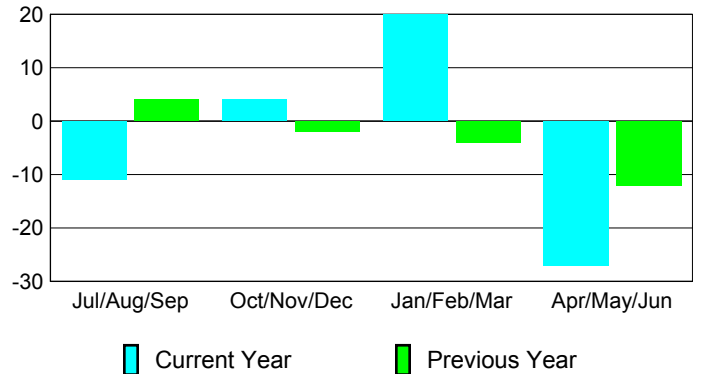

Membership Results 2008-2009

Membership 2007-2008

Month	Net Memb Goal	Actual New Memb	Actual Dropped Memb	Gain/Loss of Memb	Gain/Loss of Memb
Jul/Aug/Sep	5	26	-37	-11	4
Oct/Nov/Dec	10	37	-33	4	-2
Jan/Feb/Mar	15	57	-37	20	-4
Apr/May/June	17	43	-70	-27	-12
Totals	47	163	-177	-14	-14

Membership Results 2008-2009

Goal, New, Dropped, Gain/Loss

Comparison of Membership Gain/Loss

Current Year Compared to the Previous Year

Gender Comparison 2008-2009

Male

Female