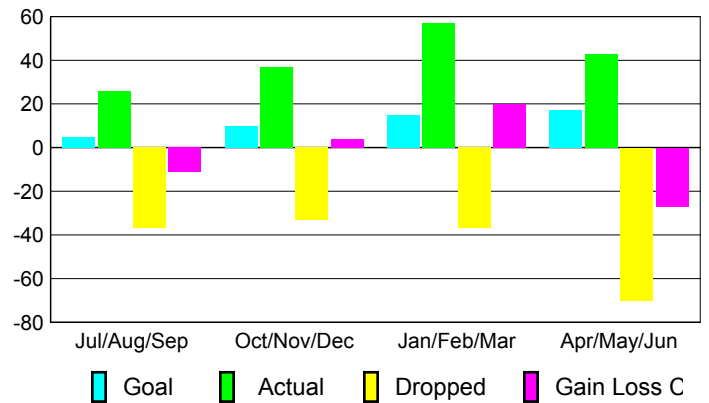

Membership Results 2008-2009

Goal, New, Dropped, Gain/Loss

Comparison of Membership Gain/Loss

Current Year Compared to the Previous Year